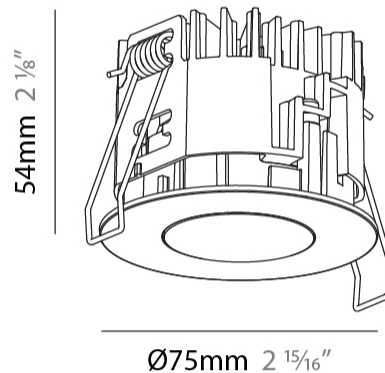

GENERAL

Series: Oiko Pro Round
Subseries: Oiko Pro Wallwash
Partner: Prolicht
Division: Architectural
Installation: Recessed
Product Type: Wallwash
Mounting Location: Ceiling
Light Distribution: Wallwash

PHYSICAL

Aperture Sizes - Downlights: 1"
Shape: Round
Diameter (mm): 75
Diameter (in): 2 ¹⁵/₁₆"
Height (mm): 54
Height (in): 2 ¹/₈"
Ceiling Thickness (mm): 1 - 25
Ceiling Thickness (in): 1/16 - 1 3/16
Min. Recessing Depth (mm): 60
Min. Recessing Depth (in): 2 ³/₈"
Fixture Finish: SSR / BKV / CWI / CRY / HAB / UFT / ITA / RUA / FTG / MYG / LOD / PUS / FRO / FUP / KIA / POP / BLS / SPG / MEY / GOH / CHC / COM / ABZ / JAG / OBR / MOS / ROR
Fixture Material: Aluminum Die Cast
Cut-out Measurements: 68mm / 2 11/16" Diameter

ELECTRICAL

Lamp Type: LED (Zhaga Standard)
Input Wattage (W): 14
Total Output Wattage (W): 12.7
Dimming: Dali Dimming / Matter
Driver Included: No
Driver Location: Recessed Housing
Driver Type: Constant Current - Universal (120Vac only for DALI driver)
Driver Class: Class 2
Input Voltage (V): 120 - 277
Constant Current (MA): 700

LED

Color Temperature (°K): 2700-6500 Tunable White
Max. Delivered Lumen (lm): 1159
Nominal Lumen (lm): 1460
CRI: >90 CRI
Lamp Life (hrs): 50000
Special LEDs offerings: Tunable White

OPTICAL

Adjustability: Fixed

RATINGS AND CERTIFICATIONS

Certified By: Certified for North American Standards
IP rating: IP54